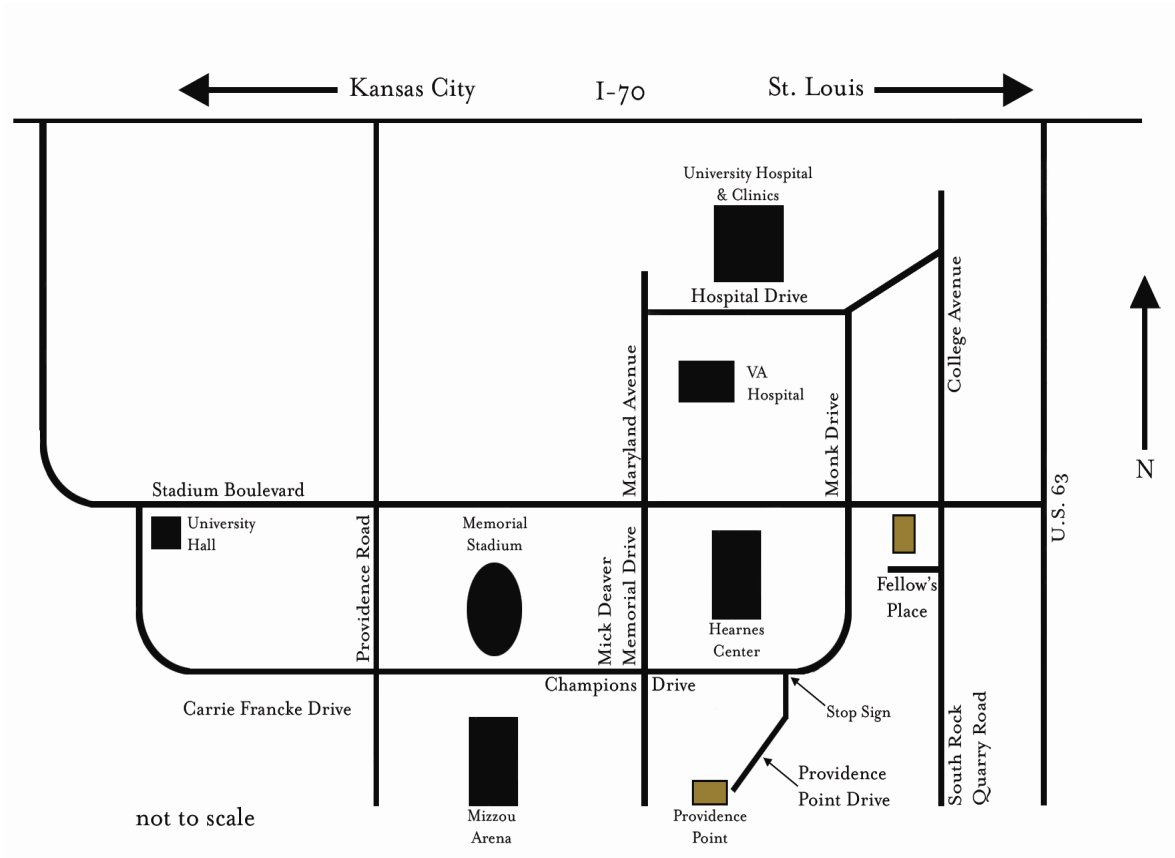

# Providence Point Map

## Directions to Providence Point

### From Kansas City

- Exit I-70 at Stadium Boulevard exit
- Proceed South (right) and then East as road curves
- Continue through Providence Road intersection
- Turn South (right) Champions Drive/Monk Drive
- Follow Champions Drive through maintenance area and parking lots to the four-way stop
- Turn left at four-way stop on to Providence Point Drive
- Follow this drive approximately 1/3 mile to the residence

### From St. Louis

- Exit I-70 at Highway 63 South
- Proceed South (left) to Stadium Boulevard exit
- Drive West (right) on Stadium Boulevard through College Avenue intersection
- Turn South (left) at Champions Drive/Monk Drive
- Follow Champions Drive through maintenance area and parking lots to the four-way stop
- Turn left at four-way stop onto Providence Point Drive
- Follow this drive approximately 1/3 mile to the residence